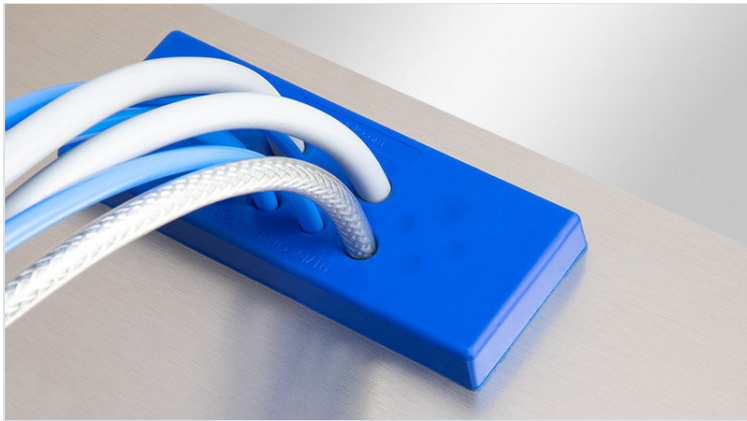

# KEL-DPU-HD hygiënische membraan kabelinvoerplaten met meerdere bereiken

met hoge trekcontlastingsfunctie, steekbaar / IP66 / IP68

WE  
CONTROL  
COMPONENTS

[Bestel direct online @ CC Nederland »](#)

Electro-flandria

[Voor aanvragen uit België klik hier »](#)

The new cable entry plates KEL-DPU-HD have been specially developed for installation in food processing and packaging machines. During the development according to the Hygienic Design guidelines, care was taken to ensure that the visible side of the cable entry plate are free of dirt-collecting recesses. The surface was kept very smooth ( $R_a = 0,421 \mu\text{m}$  acc. to ISO 4287). The outer contour has a radius of 6 mm instead of the required 3 mm. In addition, the KEL-DPU-HD uses an FDA-compliant elastomer in accordance with food approval 1935/2004/EG and (EU) 10/2011. The signal colour blue ensures a clear visual colour recognition.

KEL-DPU-HD entry plates are designed to route and seal cables without connectors (from 3.2 mm to 20.5 mm in diameter) in limited space with IP66/IP68\*\*. The KEL-DPU-HD is particularly characterised by its solid robust frame and the increased strain relief of the routed cables.

The KEL-DPU-HD 24 matches exactly the cut-out dimensions of 24-pin standard industrial connectors. The cable entry plate is mounted either by screwing it to the inside of the enclosure or by snapping it into the cut-out.